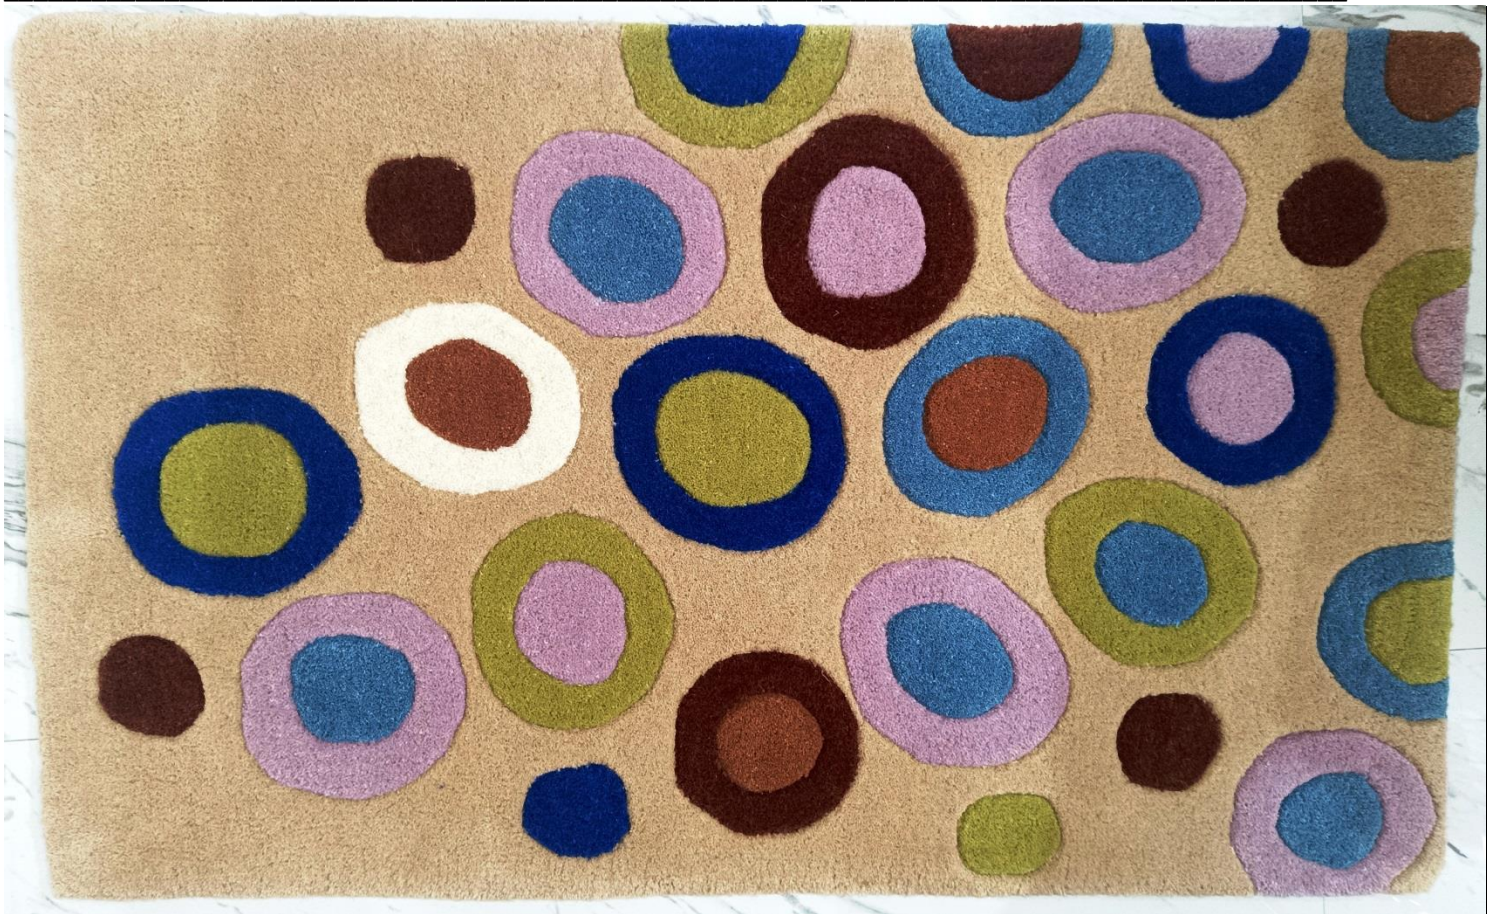

export

export quality carpet.com

STATION ROAD, PIRKHANPUR, BHADOHI-221401

Email: - exportqualitycarpet@gmail.com

Website:- <https://exportqualitycarpet.com/>

Whatsapp :- 9278 1733 00